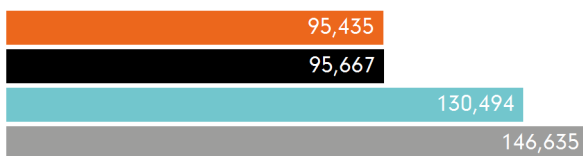

Footfall Report for: St Helier, King Street

Weekly Footfall

	Year to date %		Year on year %		Week on week %	
	2021	2020	2021	2020	2021	2020
St Helier, King Street	-42.8%	-7.4%	-26.9%	-11.0%	-0.2%	-2.4%
South West	-67.5%	-7.0%	-61.6%	-6.1%	-2.8%	3.2%
UK	-69.8%	-4.4%	-65.3%	-2.9%	-5.2%	1.3%

Benchmark calculations (Year on Year and Week on Week) have been calculated using like for like data sets (only those counters available in both comparison periods) to ensure statistical accuracy

Headlines

The total number of visitors to St Helier, King Street for the last 52 weeks is 4,915,484 which is 45.5% down on the previous year.

The total number of visitors for the year to date is 701,548 which is 42.8% down on the previous year.

The total number of visitors to St Helier, King Street in week commencing 1 March 2021 was 95,435.

The busiest day in week commencing 1 March 2021 was Saturday with 20,339 visitors.

The peak hour of the week was 14:00 on Saturday 6 March 2021 with footfall of 2,705.

Footfall by week

■ This Week   ■ Previous Year
■ Previous Week   ■ 2 Years Ago

Weather

	Mon	Tue	Wed	Thu	Fri	Sat	Sun
This week	11°	12°	10°	10°	7°	7°	7°
Previous week	9°	12°	12°	9°	9°	10°	9°
Previous year	8°	8°	10°	9°	8°	10°	10°