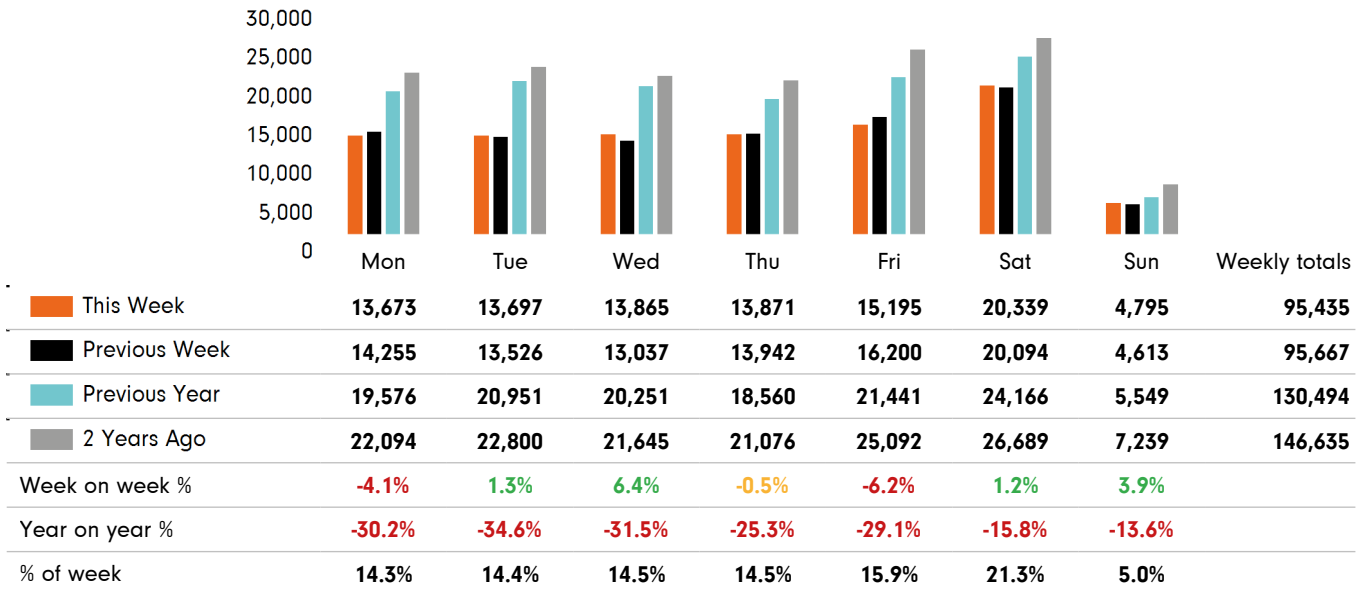

Footfall by day