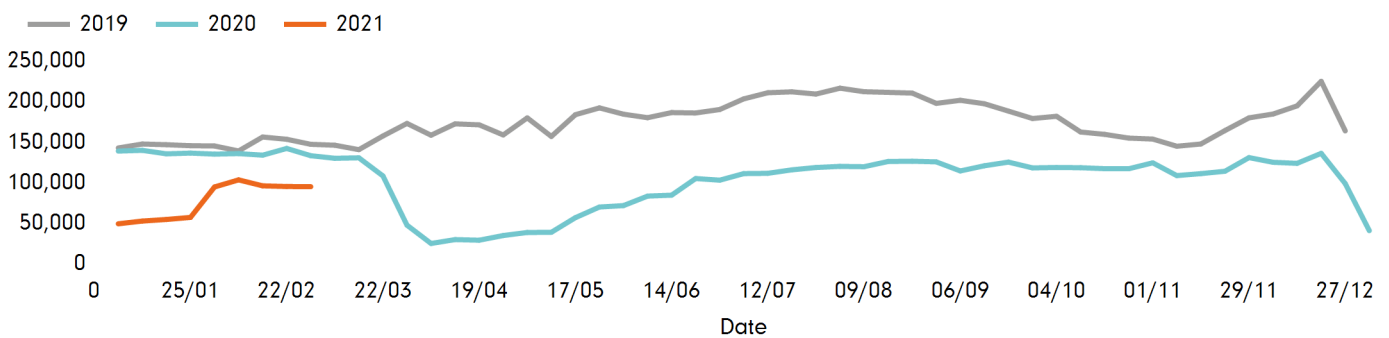

Footfall by week