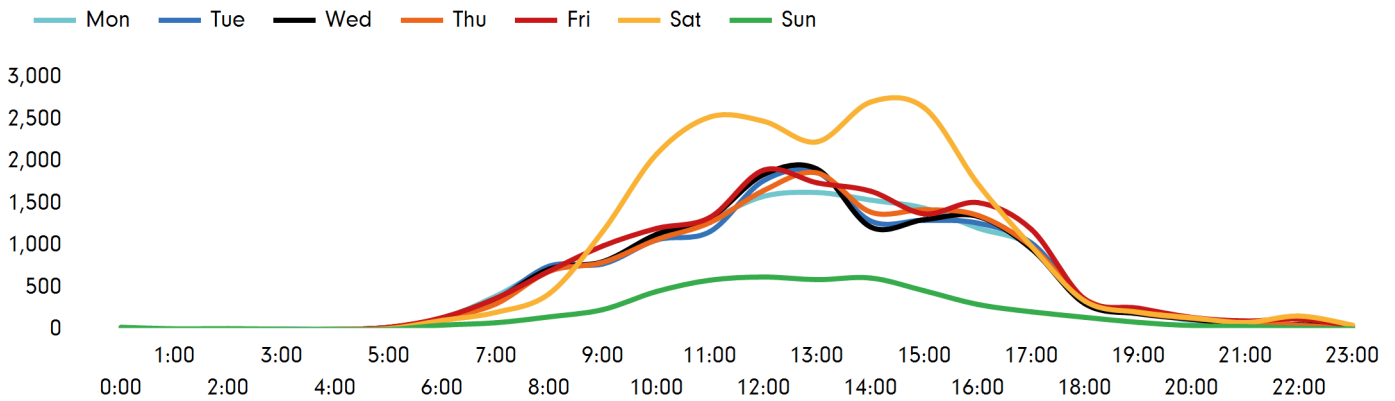

Footfall by hour