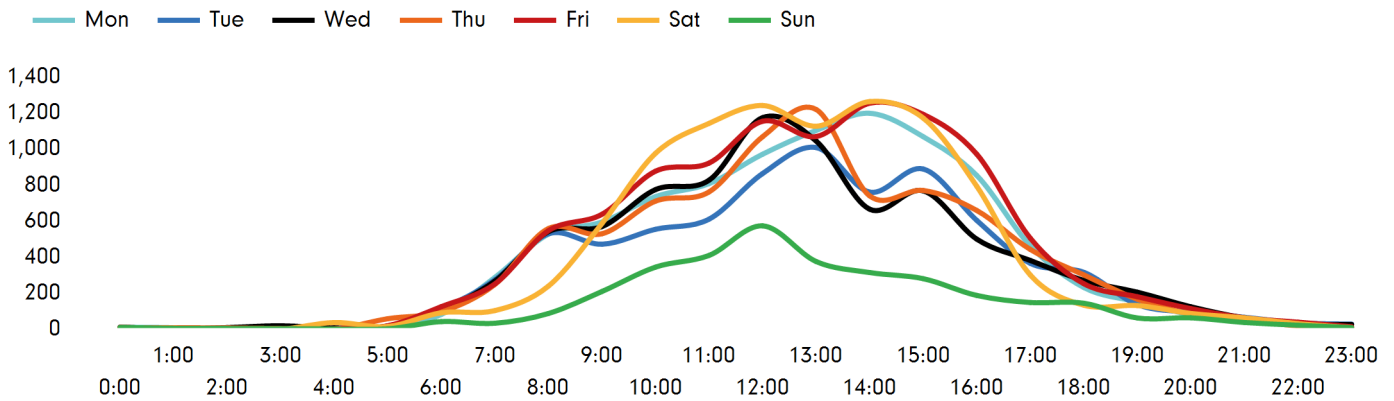

Footfall by hour