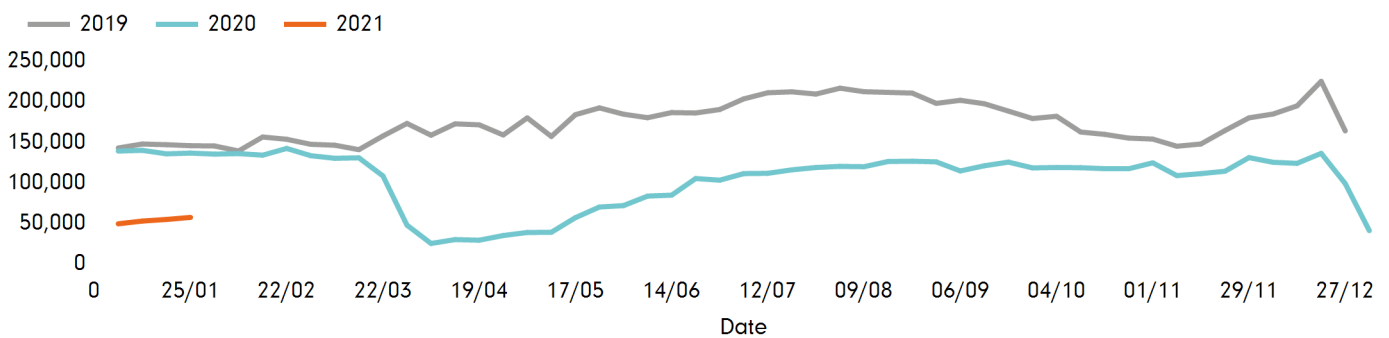

Footfall by week