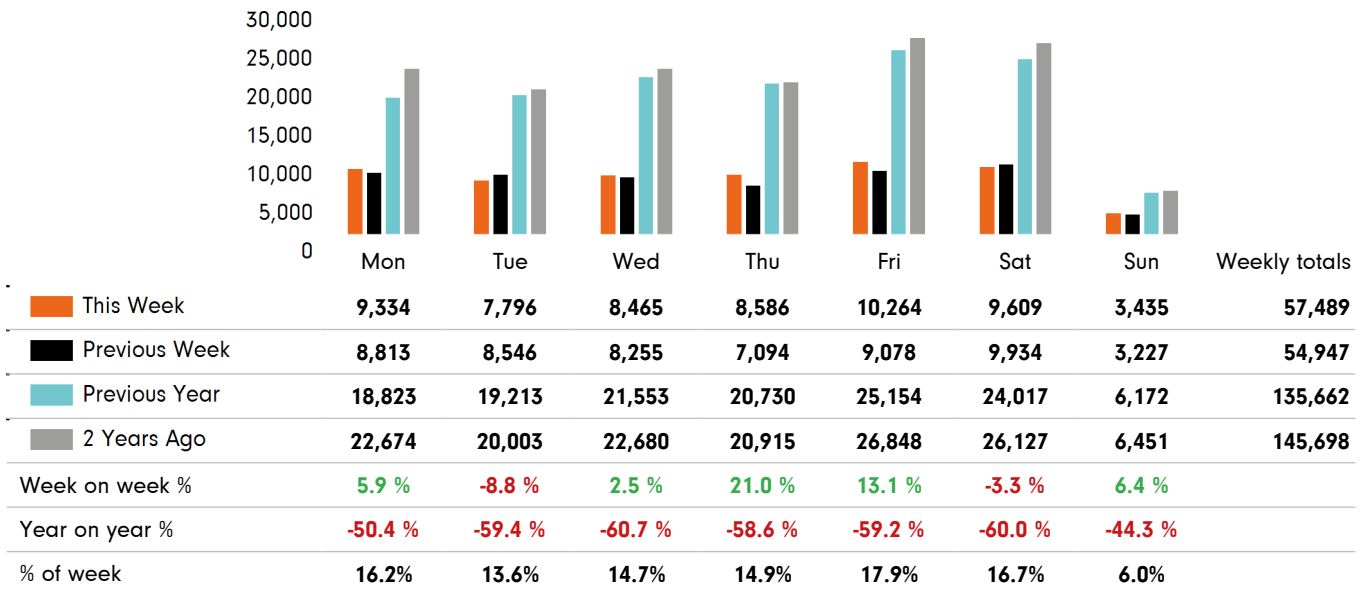

Footfall by day