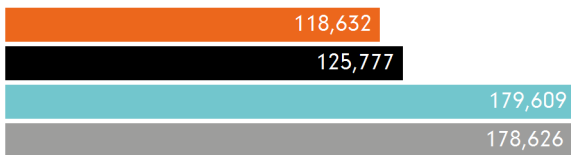

Footfall Report for: St Helier, King Street

Weekly Footfall

	Year to date %		Year on year %		Week on week %	
	2020	2019	2020	2019	2020	2019
St Helier, King Street	-42.3 %	-0.2 %	-33.9 %	0.6 %	-5.7 %	-4.8 %
South West	-41.9 %	-2.6 %	-23.0 %	-8.5 %	-7.1 %	-7.2 %
UK	-43.9 %	-1.6 %	-35.1 %	-8.0 %	-8.1 %	-4.9 %

Benchmark calculations (Year on Year and Week on Week) have been calculated using like for like data sets (only those counters available in both comparison periods) to ensure statistical accuracy

Headlines

The change in footfall for St Helier, King Street over the last 52 weeks is 32.8% down on the previous year.

Footfall for the year to date is 42.3% down on the previous year.

The number of visitors counted for week commencing 21 September 2020 was 118,632.

The busiest day in week commencing 21 September 2020 was Saturday with 24,349 visitors.

The peak hour of the week was 12:00 on Saturday 26 September 2020 with footfall of 3,274

Footfall by week

■ This Week   ■ Previous Year
■ Previous Week   ■ 2 Years Ago

Weather

	Mon	Tue	Wed	Thu	Fri	Sat	Sun
This week	22°	19°	18°	15°	15°	14°	16°
Previous week	28°	22°	22°	22°	22°	22°	23°
Previous year	19°	18°	17°	18°	17°	18°	18°