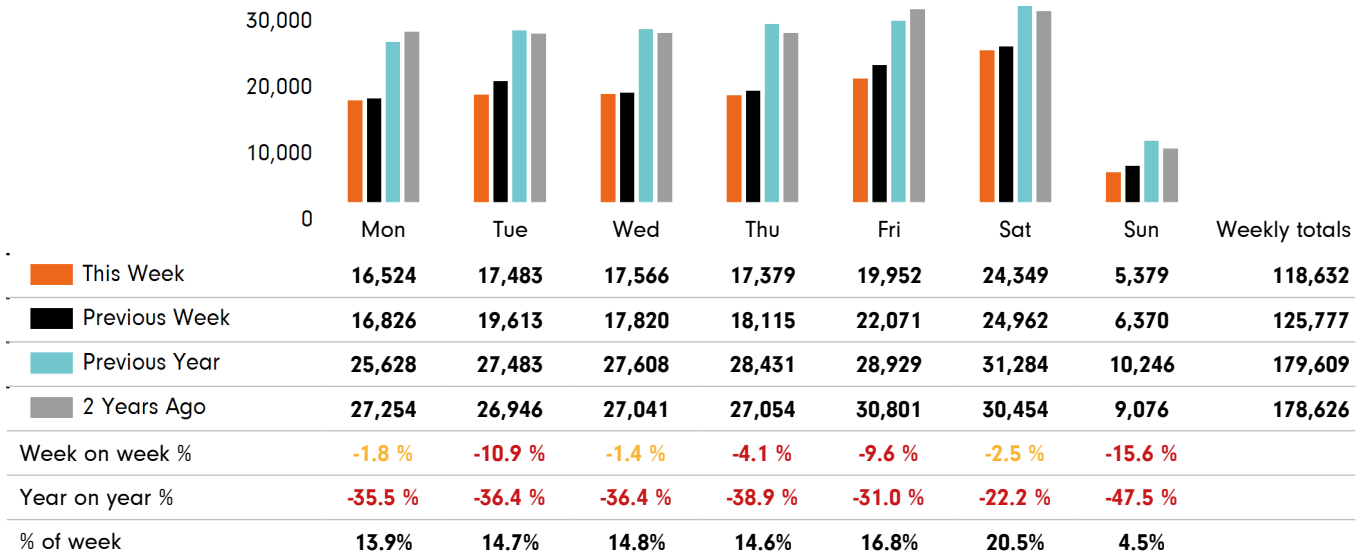

Footfall by day