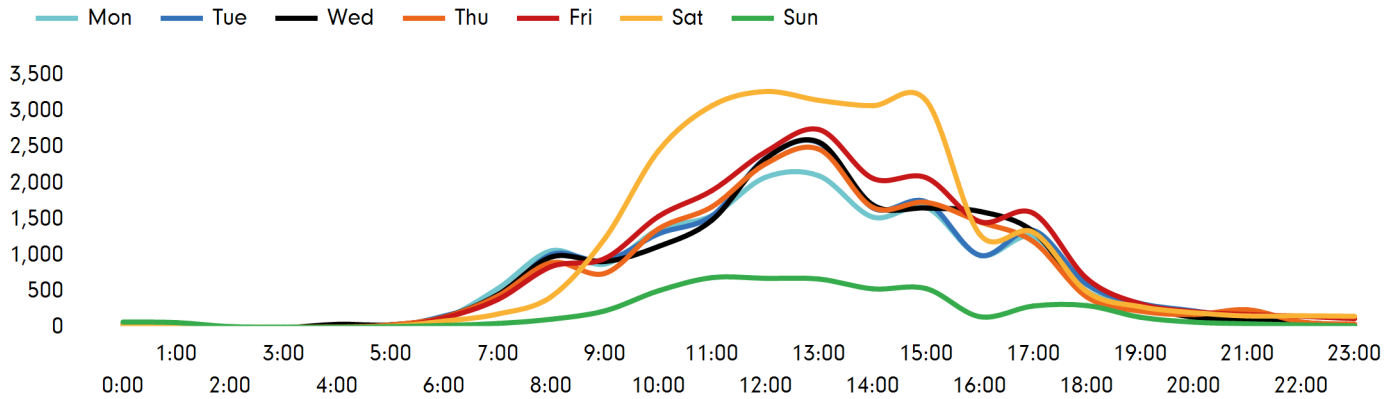

Footfall by hour