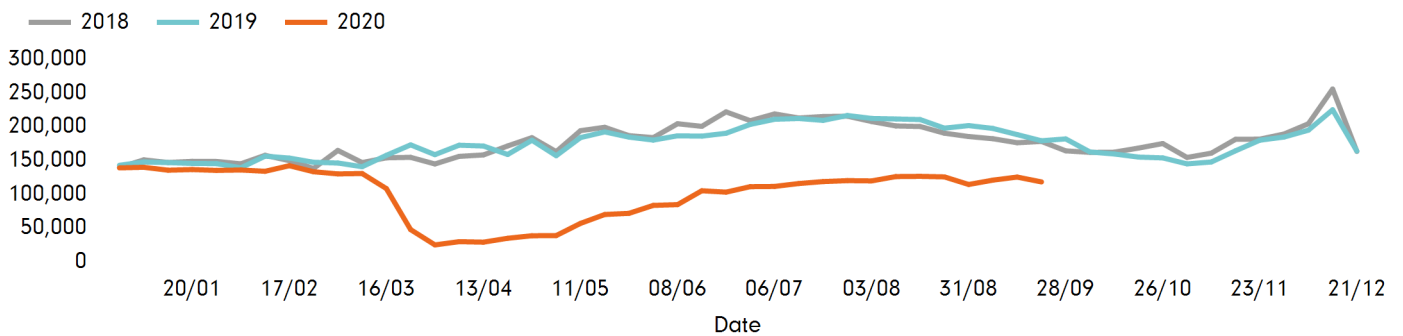

Footfall by week