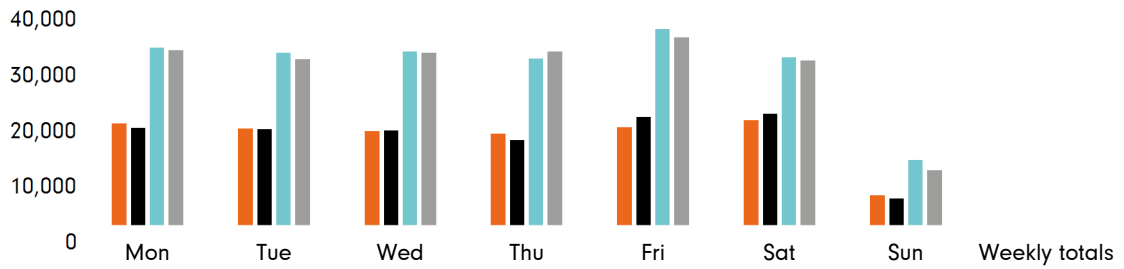

The change in footfall for St Helier, King Street over the last 52 weeks is 26.5% down on the previous year.

Footfall for the year to date is 43.4% down on the previous year.

The number of visitors counted for week commencing 3 August 2020 was 120,113.

The busiest day in week commencing 3 August 2020 was Saturday with 20,287 visitors.

The peak hour of the week was 13:00 on Monday 3 August 2020 with footfall of 2,826

Footfall by week

■ This Week ■ Previous Year
■ Previous Week ■ 2 Years Ago

Weather

	Mon	Tue	Wed	Thu	Fri	Sat	Sun
This week	18°	19°	24°	28°	30°	23°	23°
Previous week	22°	18°	18°	27°	23°	19°	18°
Previous year	20°	20°	19°	24°	23°	20°	19°

Footfall by day

Week on week %	4.1 %	0.9 %	-0.5 %	7.3 %	-9.2 %	-5.6 %	11.3 %	
Year on year %	-41.5 %	-42.6 %	-44.6 %	-43.8 %	-48.9 %	-36.3 %	-50.4 %	
% of week	16.4%	15.6%	15.2%	14.8%	15.8%	16.9%	5.3%	