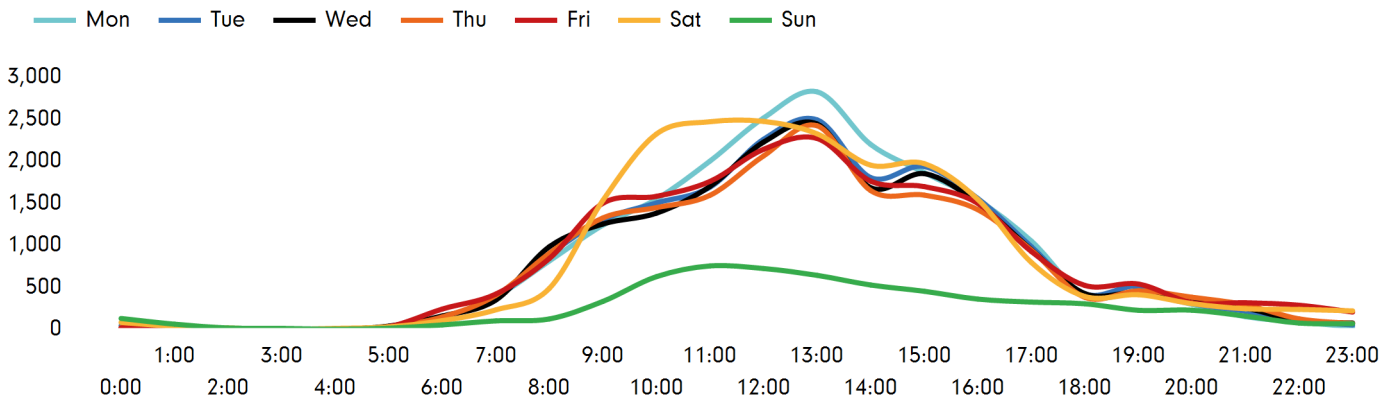

The busiest day in week commencing 3 August 2020 was Saturday with 20,287 visitors.

The peak hour of the week was 13:00 on Monday 3 August 2020 with footfall of 2,826

Footfall by week

■ This Week ■ Previous Year
■ Previous Week ■ 2 Years Ago

Weather

	Mon	Tue	Wed	Thu	Fri	Sat	Sun
This week	18°	19°	24°	28°	30°	23°	23°
Previous week	22°	18°	18°	27°	23°	19°	18°
Previous year	20°	20°	19°	24°	23°	20°	19°

Footfall by day

Week on week %	4.1 %	0.9 %	-0.5 %	7.3 %	-9.2 %	-5.6 %	11.3 %	
Year on year %	-41.5 %	-42.6 %	-44.6 %	-43.8 %	-48.9 %	-36.3 %	-50.4 %	
% of week	16.4%	15.6%	15.2%	14.8%	15.8%	16.9%	5.3%	

Footfall by hour

Footfall by week

Footfall by location

This Week	120,113
Previous Week	120,521
Previous Year	212,700
2 Years Ago	208,105
Week on week %	-0.3 %
Year on Year %	-43.5 %

Notes

Year to Date % Change is the annual % change in footfall from January of this year compared to the same period last year. Week 1, 2020 to Week 32, 2020 Vs Week 1, 2019 to Week 32, 2019