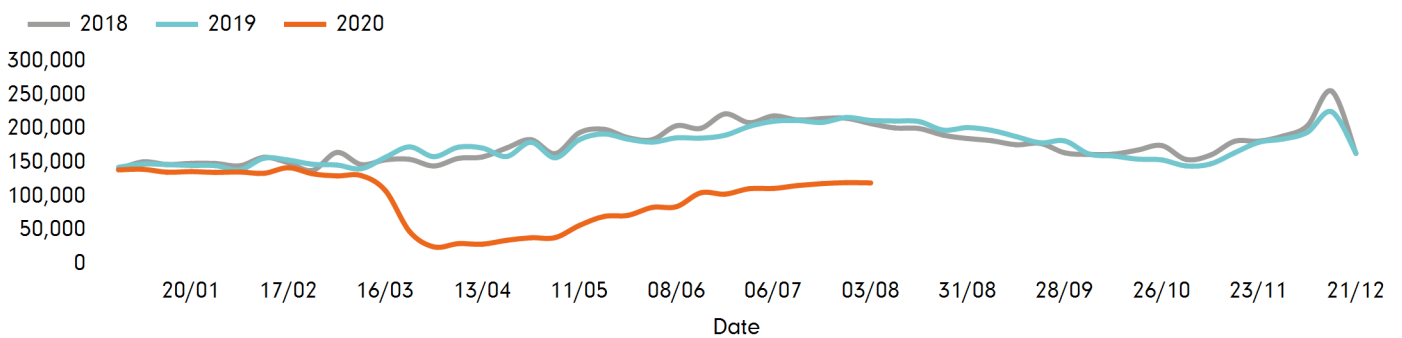

The change in footfall for St Helier, King Street over the last 52 weeks is 26.5% down on the previous year.

Footfall for the year to date is 43.4% down on the previous year.

The number of visitors counted for week commencing 3 August 2020 was 120,113.

The busiest day in week commencing 3 August 2020 was Saturday with 20,287 visitors.

The peak hour of the week was 13:00 on Monday 3 August 2020 with footfall of 2,826

Footfall by week

■ This Week ■ Previous Year
■ Previous Week ■ 2 Years Ago

Weather

	Mon	Tue	Wed	Thu	Fri	Sat	Sun
This week	18°	19°	24°	28°	30°	23°	23°
Previous week	22°	18°	18°	27°	23°	19°	18°
Previous year	20°	20°	19°	24°	23°	20°	19°

Footfall by day

Week on week %	4.1 %	0.9 %	-0.5 %	7.3 %	-9.2 %	-5.6 %	11.3 %	
Year on year %	-41.5 %	-42.6 %	-44.6 %	-43.8 %	-48.9 %	-36.3 %	-50.4 %	
% of week	16.4%	15.6%	15.2%	14.8%	15.8%	16.9%	5.3%	

Footfall by hour

Footfall by week

Footfall by location

This Week	120,113
Previous Week	120,521
Previous Year	212,700
2 Years Ago	208,105
Week on week %	-0.3 %
Year on Year %	-43.5 %

Notes

Year to Date % Change is the annual % change in footfall from January of this year compared to the same period last year. Week 1, 2020 to Week 32, 2020 Vs Week 1, 2019 to Week 32, 2019