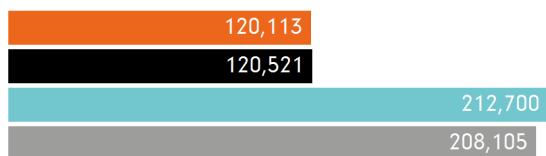

The busiest day in week commencing 3 August 2020 was Saturday with 20,287 visitors.

The peak hour of the week was 13:00 on Monday 3 August 2020 with footfall of 2,826

Footfall by week

■ This Week ■ Previous Year
■ Previous Week ■ 2 Years Ago