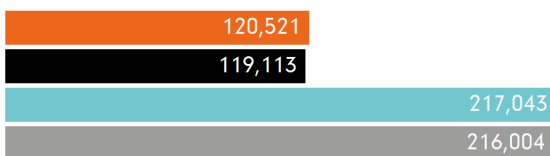

Footfall Report for: St Helier, King Street

Weekly Footfall

	Year to date %		Year on year %		Week on week %	
	2020	2019	2020	2019	2020	2019
St Helier, King Street	-43.4 %	-1.6 %	-44.5 %	0.5 %	1.2 %	3.5 %
South West	-46.1 %	-2.5 %	-38.0 %	-2.9 %	6.8 %	-0.3 %
UK	-46.1 %	-1.5 %	-43.9 %	-3.2 %	4.5 %	2.2 %

Benchmark calculations (Year on Year and Week on Week) have been calculated using like for like data sets (only those counters available in both comparison periods) to ensure statistical accuracy

Headlines

The change in footfall for St Helier, King Street over the last 52 weeks is 25.4% down on the previous year.

Footfall for the year to date is 43.4% down on the previous year.

The number of visitors counted for week commencing 27 July 2020 was 120,521.

The busiest day in week commencing 27 July 2020 was Saturday with 21,500 visitors.

The peak hour of the week was 12:00 on Saturday 1 August 2020 with footfall of 2,725

Footfall by week

■ This Week   ■ Previous Year
■ Previous Week   ■ 2 Years Ago

Weather

	Mon	Tue	Wed	Thu	Fri	Sat	Sun
This week	22°	18°	18°	27°	23°	19°	18°
Previous week	20°	21°	24°	20°	19°	20°	18°
Previous year	25°	19°	20°	20°	22°	25°	21°