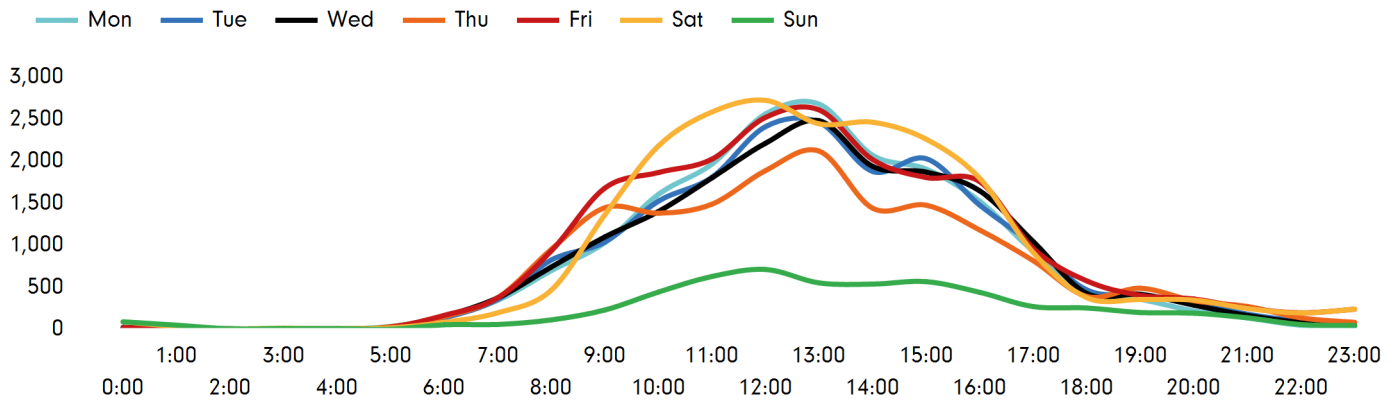

Footfall by hour