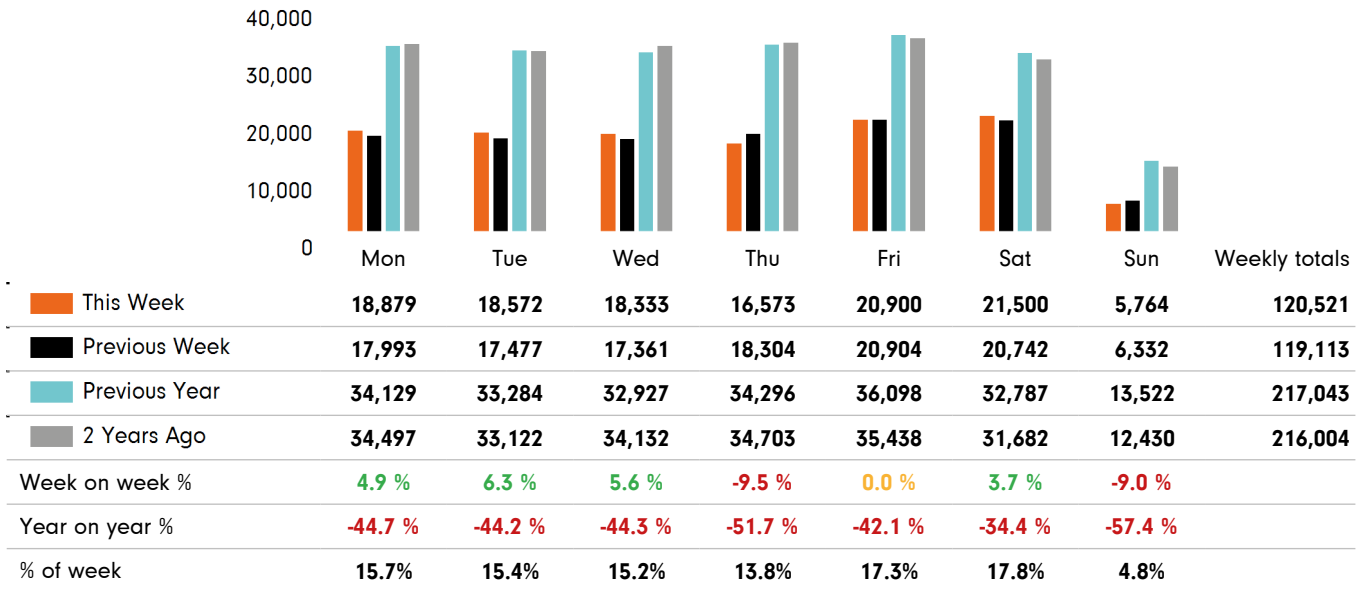

Footfall by day