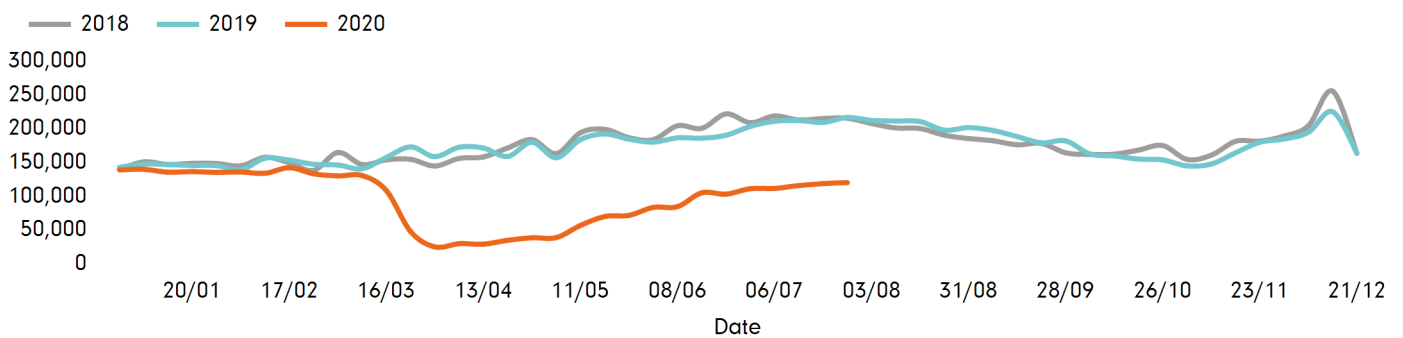

Footfall by week