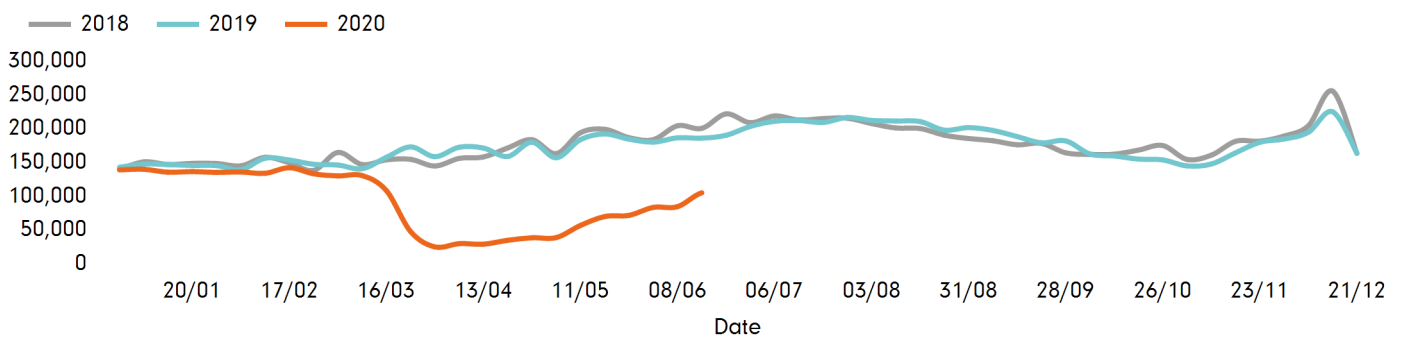

Footfall by week