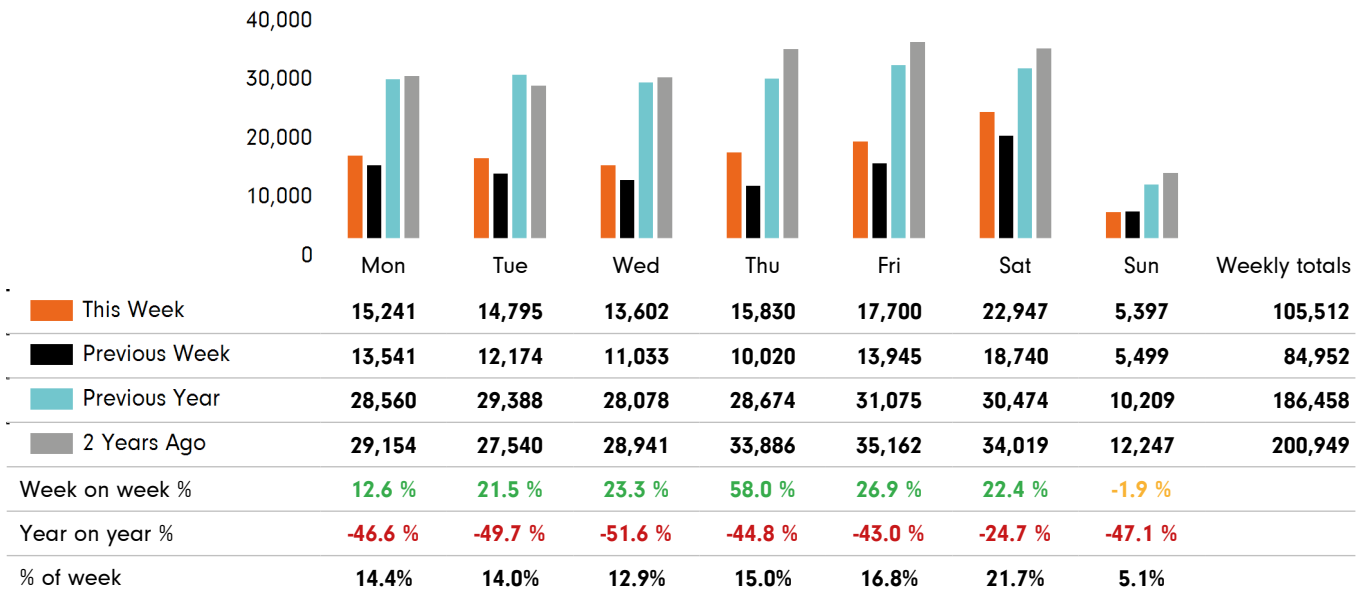

Footfall by day