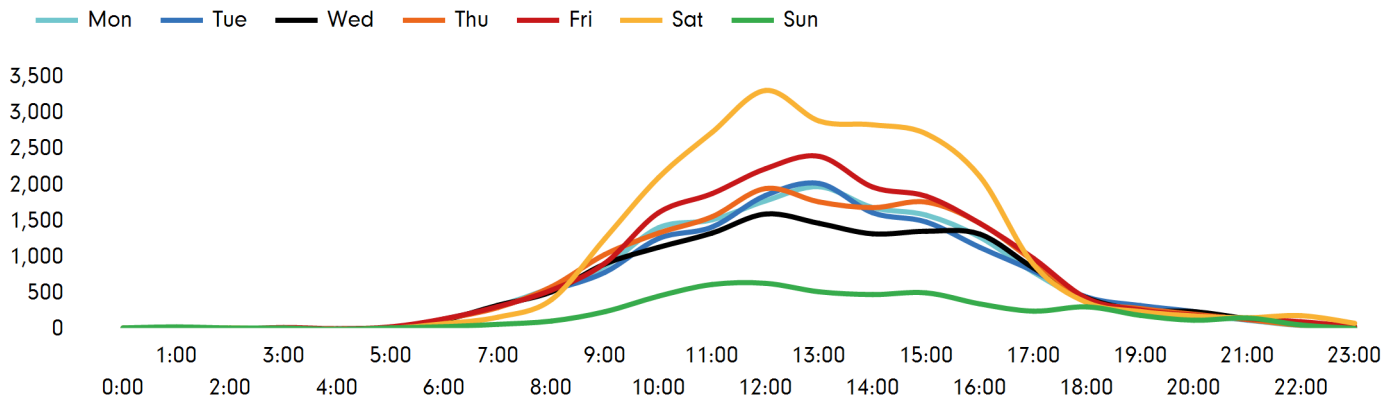

Footfall by hour