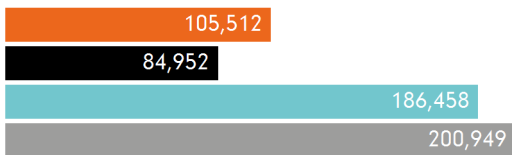

Footfall Report for: St Helier, King Street

Weekly Footfall

	Year to date %		Year on year %		Week on week %	
	2020	2019	2020	2019	2020	2019
St Helier, King Street	-42.8 %	-0.9 %	-43.4 %	-7.2 %	24.2 %	-0.2 %
South West	-45.6 %	-2.3 %	-57.0 %	-4.5 %	58.1 %	5.3 %
UK	-44.9 %	-1.2 %	-60.5 %	-3.4 %	47.5 %	7.7 %

Benchmark calculations (Year on Year and Week on Week) have been calculated using like for like data sets (only those counters available in both comparison periods) to ensure statistical accuracy

Headlines

The change in footfall for St Helier, King Street over the last 52 weeks is 19.7% down on the previous year.

Footfall for the year to date is 42.8% down on the previous year.

The number of visitors counted for week commencing 15 June 2020 was 105,512.

The busiest day in week commencing 15 June 2020 was Saturday with 22,947 visitors.

The peak hour of the week was 12:00 on Saturday 20 June 2020 with footfall of 3,316

Footfall by week

■ This Week   ■ Previous Year
■ Previous Week   ■ 2 Years Ago

Weather

	Mon	Tue	Wed	Thu	Fri	Sat	Sun
This week	20°	19°	17°	17°	16°	18°	17°
Previous week	17°	16°	14°	16°	18°	16°	19°
Previous year	18°	20°	16°	15°	16°	21°	23°