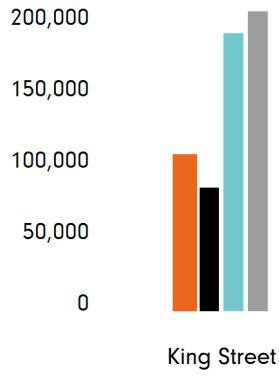

Footfall by location

■ This week ■ Previous week ■ Previous year ■ 2 Years ago

This Week	105,512
Previous Week	84,952
Previous Year	186,458
2 Years Ago	200,949
Week on week %	24.2 %
Year on Year %	-43.4 %

Notes

Year to Date % Change is the annual % change in footfall from January of this year compared to the same period last year. Week1, 2020 to Week 25, 2020 Vs Week 1, 2019 to Week 25, 2019

Year on Year % Change is the % change in footfall for this week compared to the same week in the previous year. Week25, 2020 Vs Week 25, 2019

Week on Week % Change is the % change in footfall for this week from the previous week. Week25 2020 Vs Week 24 2020