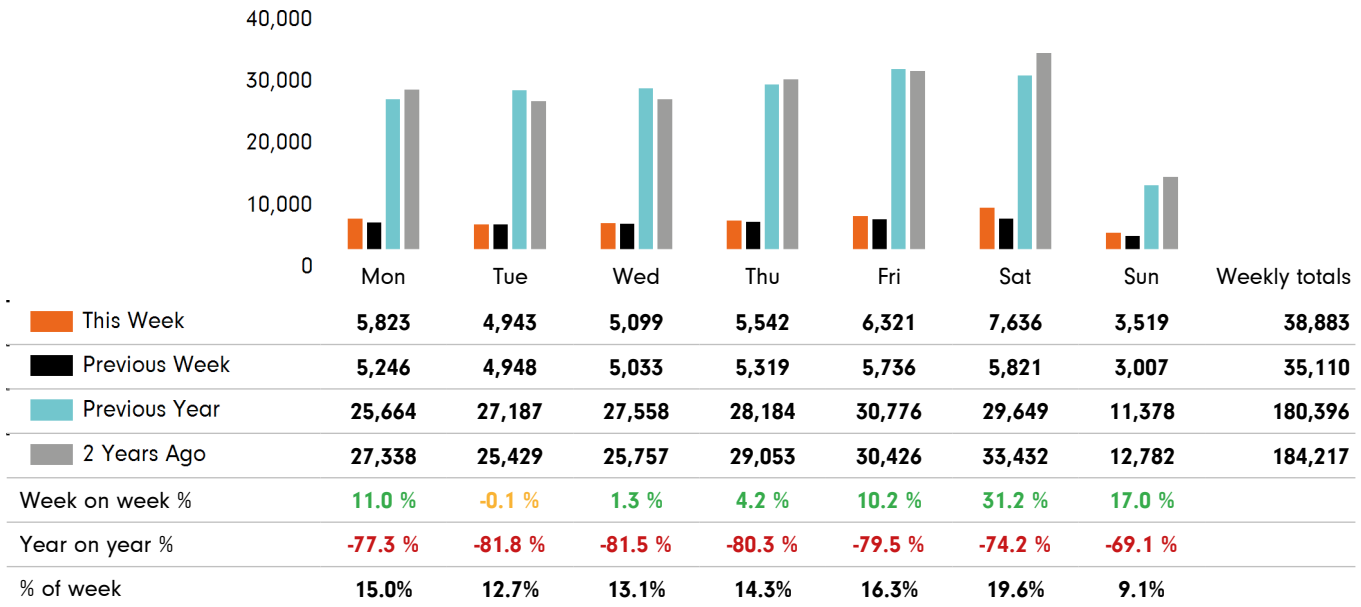

Footfall by day