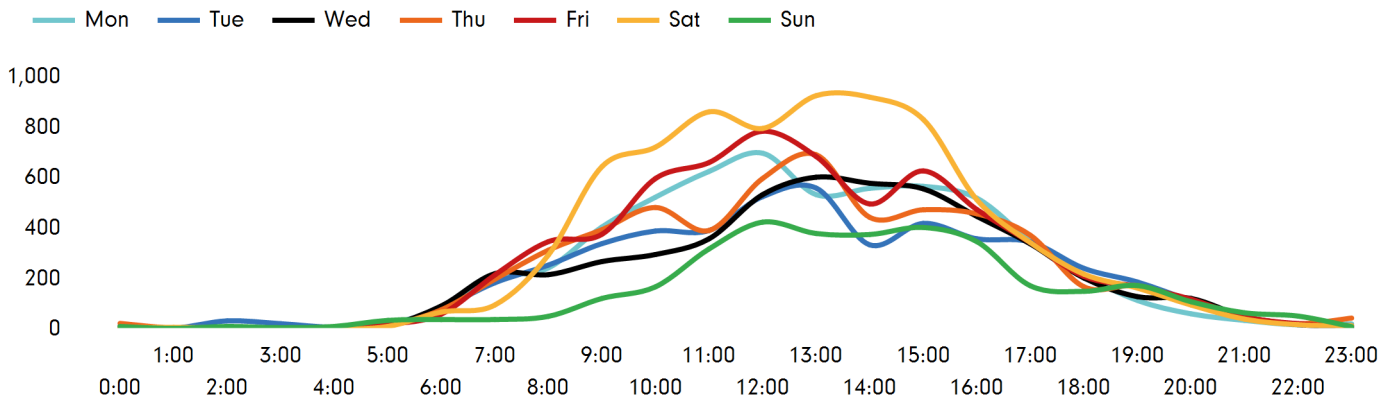

Footfall by hour