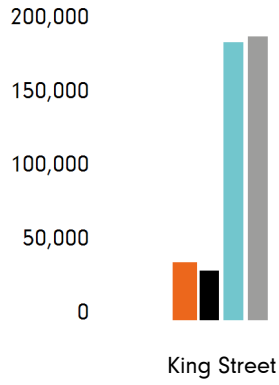

Footfall by location

■ This week ■ Previous week ■ Previous year ■ 2 Years ago

This Week	38,883
Previous Week	35,110
Previous Year	180,396
2 Years Ago	184,217
Week on week %	10.7 %
Year on Year %	-78.4 %

Notes

Year to Date % Change is the annual % change in footfall from January of this year compared to the same period last year. Week1, 2020 to Week 18, 2020 Vs Week 1, 2019 to Week 18, 2019

Year on Year % Change is the % change in footfall for this week compared to the same week in the previous year. Week18, 2020 Vs Week 18, 2019

Week on Week % Change is the % change in footfall for this week from the previous week. Week 18 2020 Vs Week 17 2020