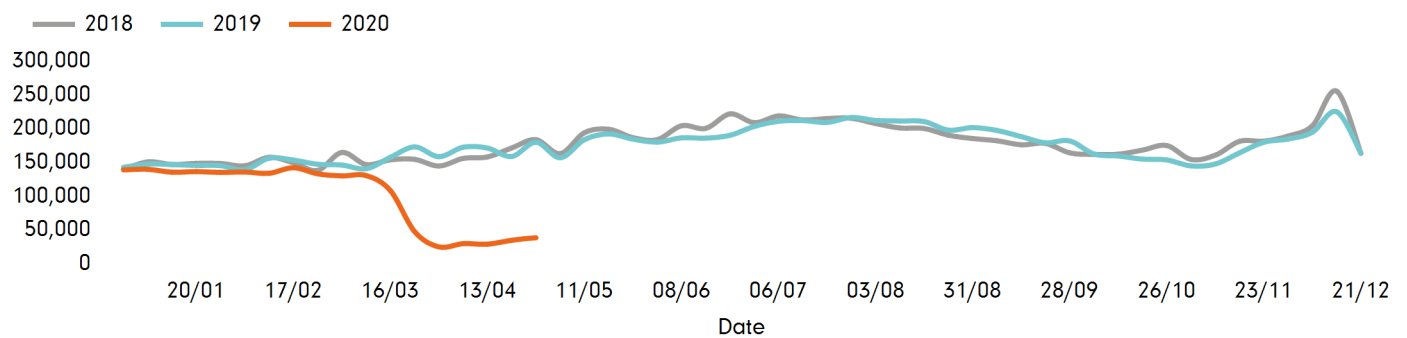

Footfall by week